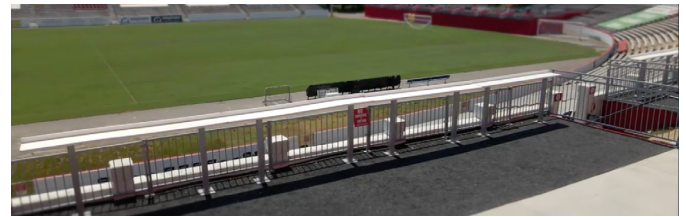

RICHMOND KICKERS 2022 HOSPITALITY GUIDE

Segra Sky Decks

Enjoy a Kickers game featuring one of the best views at City Stadium! Each Sky Deck gives your group the ultimate experience including: exclusive covered seating, drink rails, and a private indoor catering space.

Includes:

12 total tickets

Extra tickets available for an additional cost

Full catering menu available at an additional cost

\$600

Ledge Boxes

Ledge Boxes provide your group with an exclusive and elevated view of the action right off of the main concourse. This open area concept allows larger groups to utilize the boxes as a great home base.

Includes:

12 total tickets

Extra tickets available for an additional cost

Full catering menu available at an additional cost

\$480

Party Perfect Patio

Experience a Kickers match like never before! This field level area located on the north side of City Stadium allows fans to get right next to the action. The Party Perfect Patio will feature hightop cocktail tables, wine barrels, and exclusive drink offerings at special pricing.