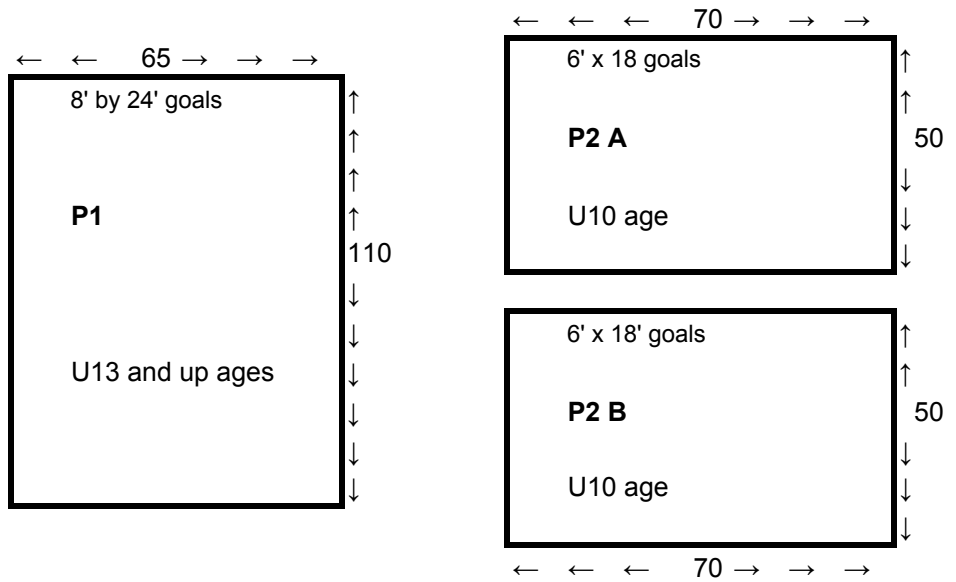

sm

sm

Box Sizes

All dimensions in feet

U5-U7

U8

U10

U12

U14+

Small Box	none	27' wide x 12' deep	54' wide x 18' deep	54' wide x 18' deep	60' wide x 18' deep
Large Box	none	54' wide x 30' deep	72' wide x '30 deep	102' wide x 42' deep	132 wide x 54' deep
Circle & Arch	18' Circle only Center Line	18'	24'	24'	30'
Penalty Kick Line		24' from end line	30' from end line	30' from end line	30' from end line

Field dim.	U5	60 long x 45' wide
	U6	90 long x 60 wide
	U8	150 long x 75 wide
	U10	210 long x 150 wide
	U12	240 long x 150 wide
	U14	330 long x 195 wide

A.M. Davis Fields
Spring 2006

sm