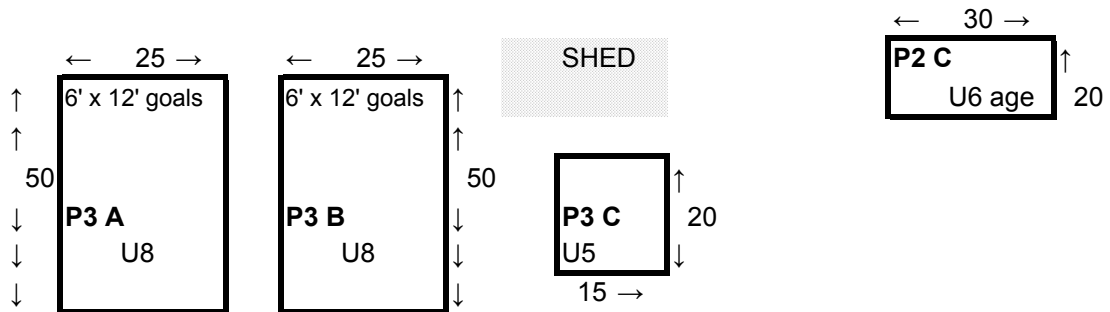

sm

sm

Box Sizes

All dimensions in feet

U5-U7

U8

U10

U12

U14+

Small Box	none	27' wide x 12' deep	54' wide x 18' deep	54' wide x 18' deep	60' wide x 18' deep
Large Box	none	54' wide x 30' deep	72' wide x '30 deep	102' wide x 42' deep	132 wide x 54' deep
Circle & Arch	18' Circle only Center Line	18'	24'	24'	30'
Penalty Kick Line		24' from end line	30' from end line	30' from end line	30' from end line

Field dim.	U5	60 long x 45' wide
	U6	90 long x 60 wide
	U8	150 long x 75 wide
	U10	210 long x 150 wide
	U12	240 long x 150 wide
	U14	330 long x 195 wide

A.M. Davis Fields
Spring 2006

sm