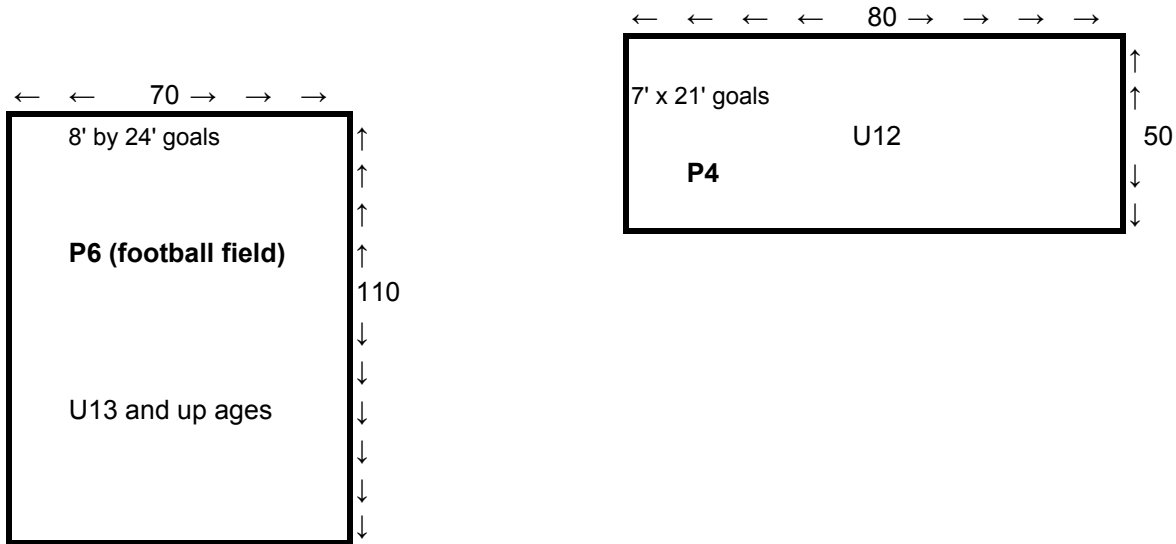

sm

sm

Box Sizes

All dimensions in feet

U5-U7

U8

U10

U12

U14+

Small Box	none	27' wide x 12' deep	54' wide x 18' deep	54' wide x 18' deep	60' wide x 18' deep
Large Box	none	54' wide x 30' deep	72' wide x '30 deep	102' wide x 42' deep	132 wide x 54' deep
Circle & Arch	18' Circle only Center Line	18'	24'	24'	30'
Penalty Kick Line		24' from end line	30' from end line	30' from end line	30' from end line

Field dim.	U5	60 long x 45' wide
	U6	90 long x 60 wide
	U8	150 long x 75 wide
	U10	210 long x 150 wide
	U12	240 long x 150 wide
	U14	330 long x 195 wide

A.M. Davis Fields
Spring 2006

sm