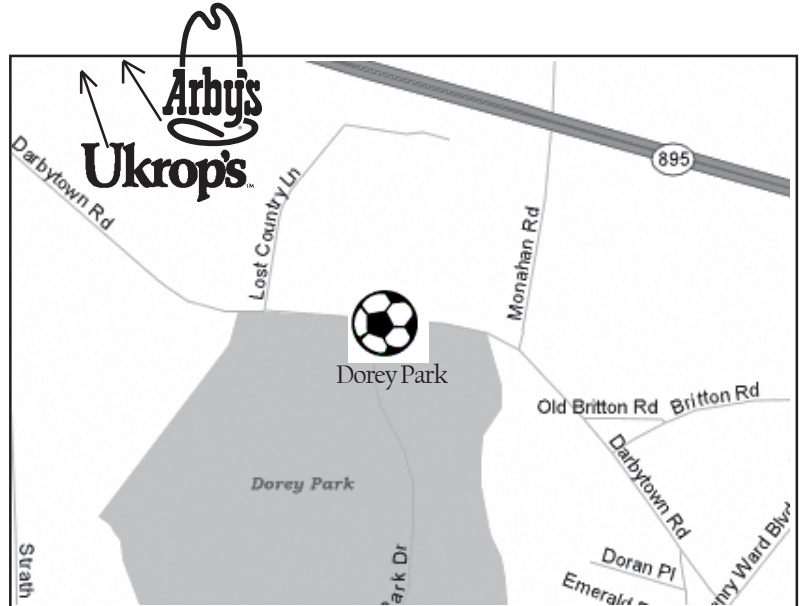

DOREY PARK

2999 Darbytown Rd, Richmond, VA 23231

Directions To Dorey Park:

Take I-64 (West from Norfolk, East from Richmond) to Exit 195 (Laburnum Avenue South). Travel about 5 miles, just past the Nabisco Plant, to Darbytown Road. Turn left and travel about 2 miles. The park entrance will be on the right.

*Please take advantage of the Ukrop's and Arby's coupons located on page 4.

Arby's: 5108 Nine Mile Road,
Richmond, VA 23223
Ukrop's: 4346 S. Laburnum Avenue,
Richmond, VA 23231

DOREY PARK