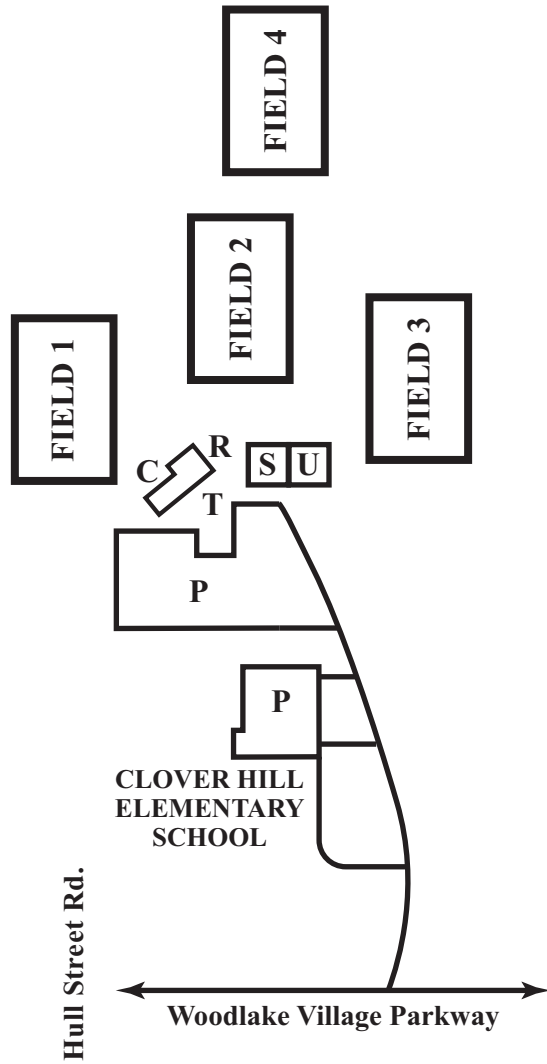

WOODLAKE ATHLETIC COMPLEX

LEGEND
R- Restrooms
T- Public Telephones
P- Parking
C- Concessions
U- Referee Tent
S- Site Coordinator Tent

Directions:

From I-95
Take Chippenham Parkway (Exit 67) North 6.1 miles to Hull Street Road (US Route 360). Go West on Hull Street Road 10.7 miles to Woodlake Village Parkway (the main entrance into Woodlake subdivision). Take a Right onto Woodlake Village Parkway and go 1.6 miles to the Woodlake Athletic Complex on your Left. Clover Hill Elementary School is directly in front of the fields.