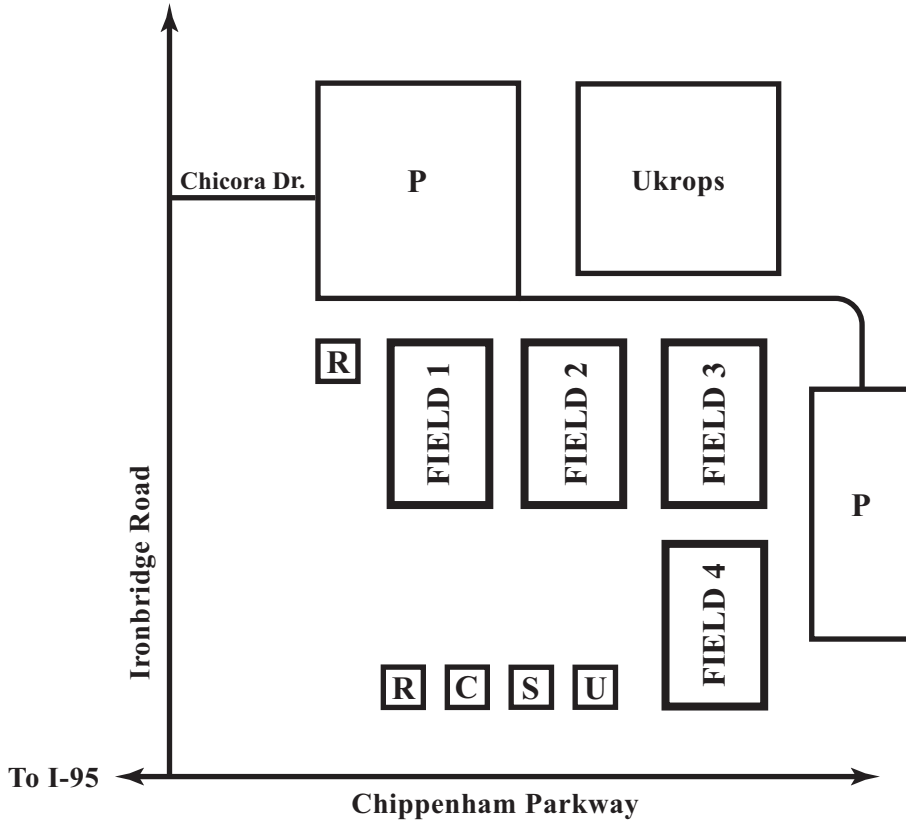

MAPS

UKROPS FIELDS

LEGEND	
R-	Restrooms
T-	Public Telephones
P-	Parking
C-	Concessions
U-	Referee Tent
S-	Site Coordinator Tent

Directions:

From I-95, take the Chippenham Parkway Exit. Follow Chippenham to the Route 10 East Exit (Ironbridge Road). Turn Right at the first light onto Chicora Drive.