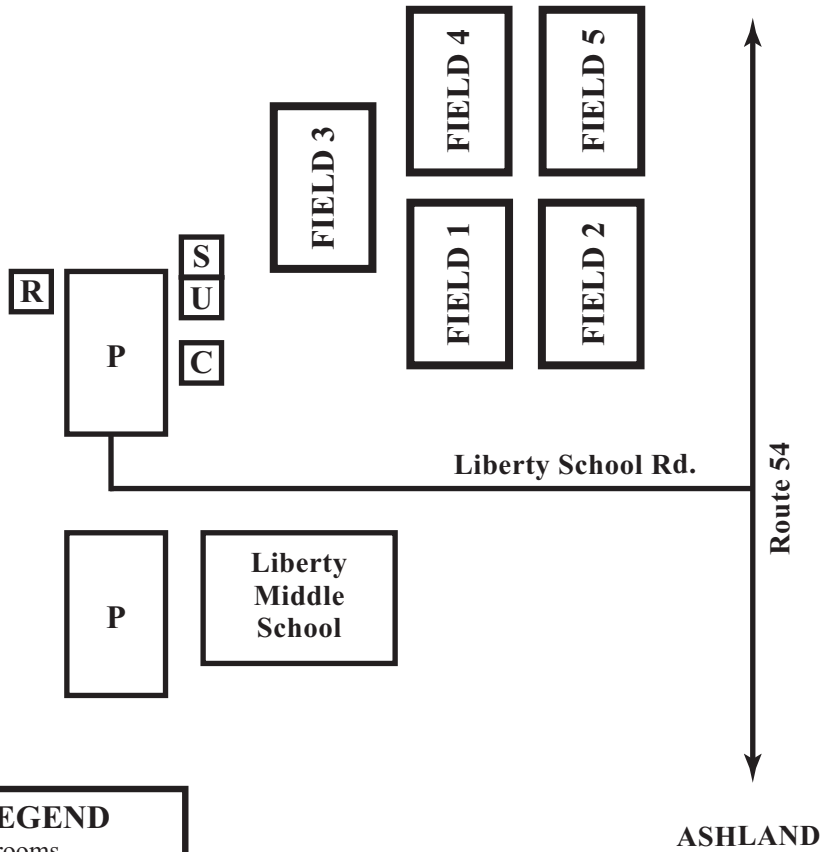

MAPS

POOR FARM PARK

LEGEND

- R- Restrooms
- T- Public Telephones
- P- Parking
- C- Concessions
- U- Referee Tent
- S- Site Coordinator Tent

Directions:

Take I-95 to the Ashland Exit (Rte. 54). Go approximately four miles on Rte. 54 West. Turn Left on Rte. 810 (Liberty School Road). Poor Farm Park and soccer fields are 0.5 mile on the Right. The soccer fields are before Patrick Henry High School.