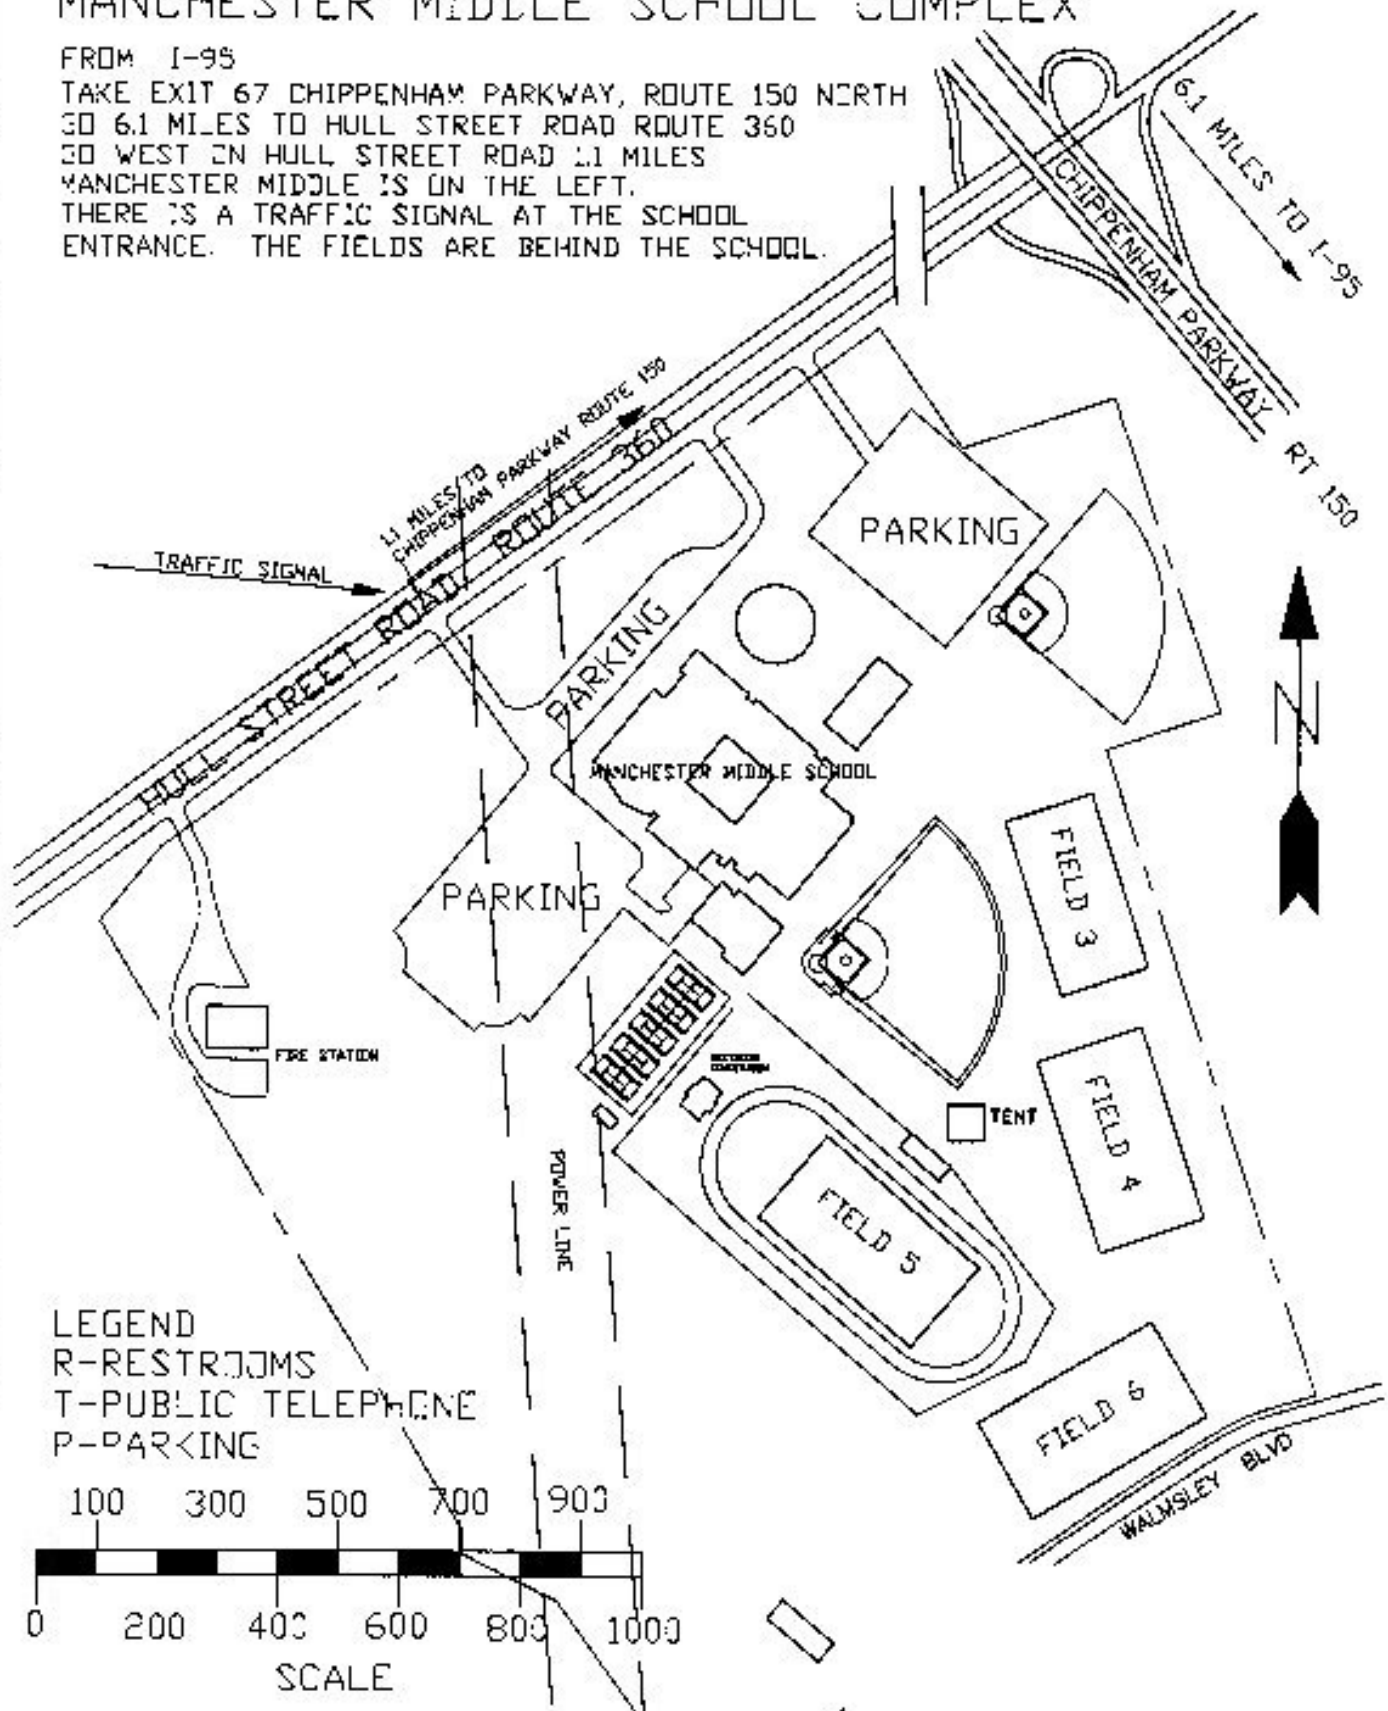

# MANCHESTER MIDDLE SCHOOL COMPLEX

FROM I-95

TAKE EXIT 67 CHIPPENHAM PARKWAY, ROUTE 150 NORTH

GO 6.1 MILES TO HULL STREET ROAD ROUTE 360

GO WEST ON HULL STREET ROAD 1.1 MILES

MANCHESTER MIDDLE IS ON THE LEFT.

THERE IS A TRAFFIC SIGNAL AT THE SCHOOL ENTRANCE. THE FIELDS ARE BEHIND THE SCHOOL.

## LEGEND

R-RESTROOMS

T-PUBLIC TELEPHONE

P-PARKING

**CHESTERFIELD SPRING INVITATIONAL**