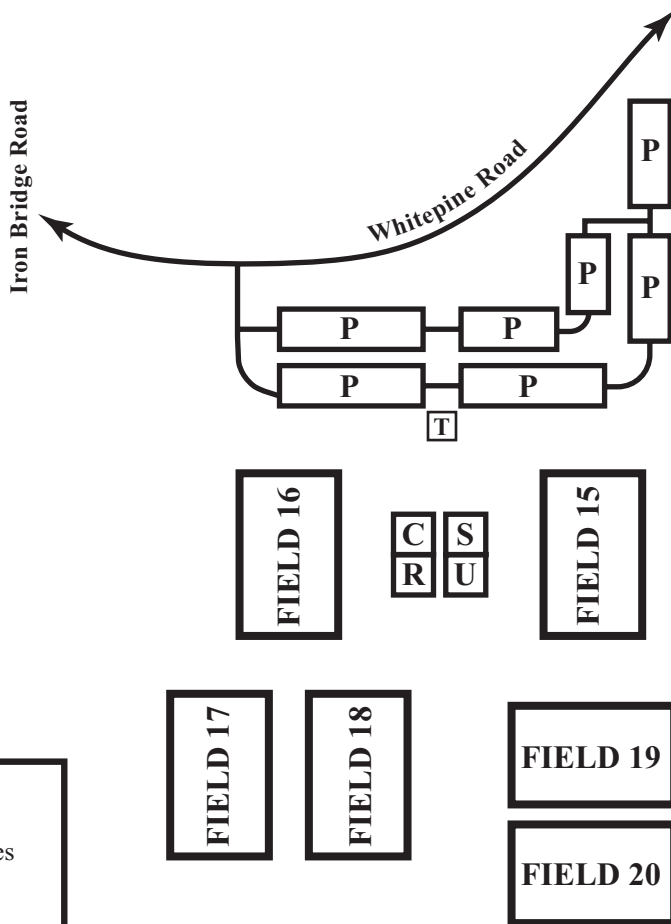

MAPS

IRON BRIDGE PARK

LEGEND

- R- Restrooms
- T- Public Telephones
- P- Parking
- C- Concessions
- U- Referee Tent
- S- Site Coordinator Tent

Directions:

From I-95

Take Route 288 (Exit 62) North to Iron Bridge Road (Route 10). Go West on Iron Bridge Road 0.5 miles to Whitepine Road. Take a Right into Iron Bridge Park. The fields are 0.25 miles to the Right. Look for park signs.

From Richmond

Take Chippenham Parkway to Iron Bridge Road (Route 10). Go East on Iron Bridge Road to Whitepine Road. Chesterfield Airport is on the Right, Iron Bridge Park is on the Left. Take a Left into the Park. The fields are 0.25 miles on the Right. Look for park signs.