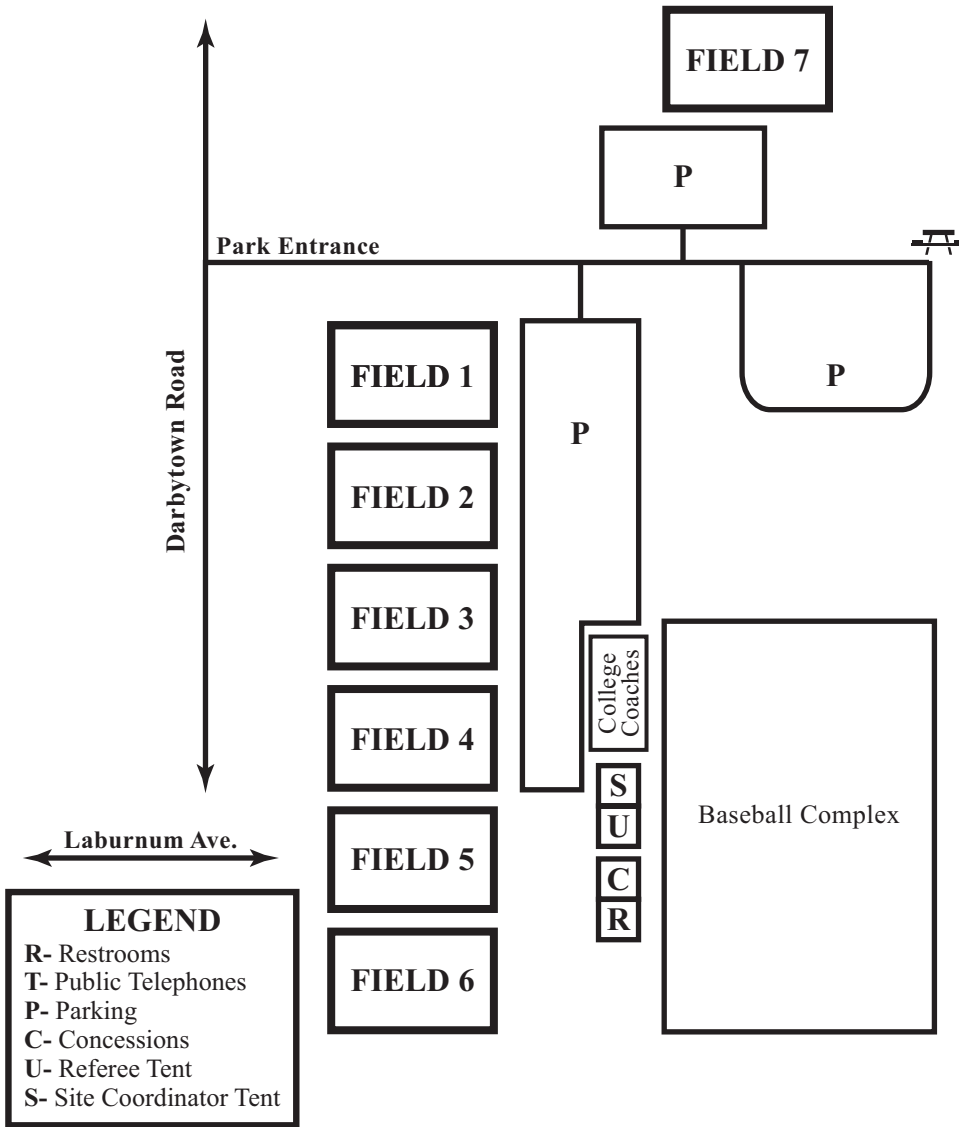

DOREY PARK

Directions:

Take I-64 (West from Norfolk, East from Richmond) to Exit 195 (Laburnum Ave. South)
 Go about 5 miles, just past the Nabisco Plant, to Darbytown Rd. Turn Left and go about
 2 Miles. The entrance to Dorey Park will be on the Right.