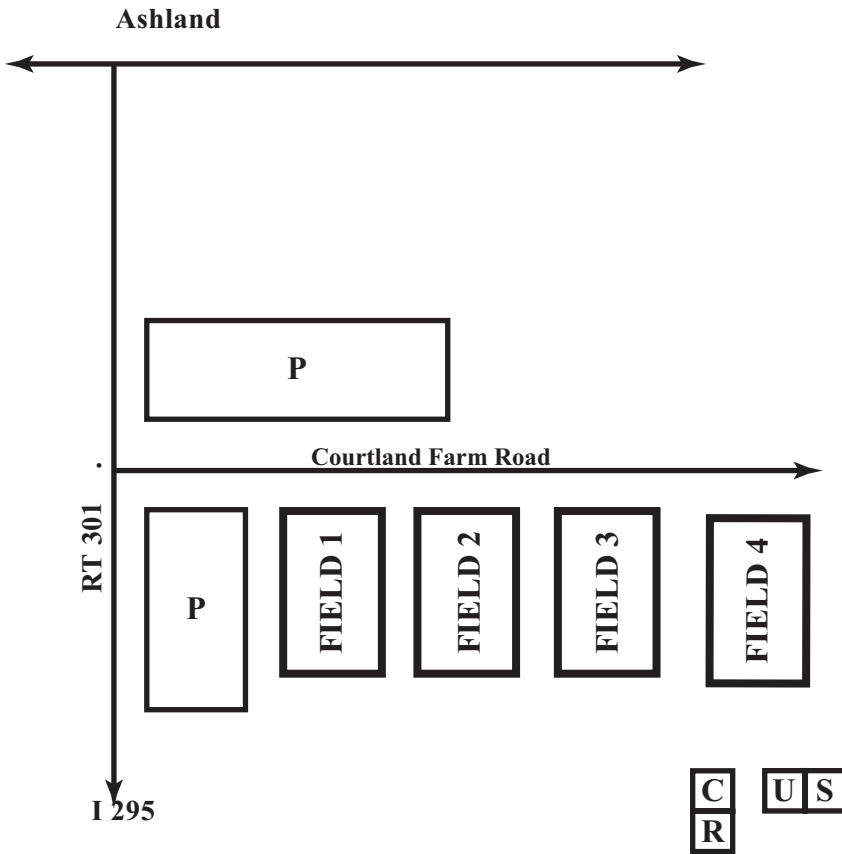

COURTHOUSE PARK

LEGEND
R- Restrooms
T- Public Telephones
P- Parking
C- Concessions
U- Referee Tent
S- Site Coordinator Tent

Directions:

The fields are just off Rte 301, Take I-95 to 295 east, 295 east to rt 301 North, approximately 8 miles north of the Rte 301/I-295 interchange. Turn right onto Rte 820/Courtland Farm Road. The parking lots and soccer fields will be on your right.