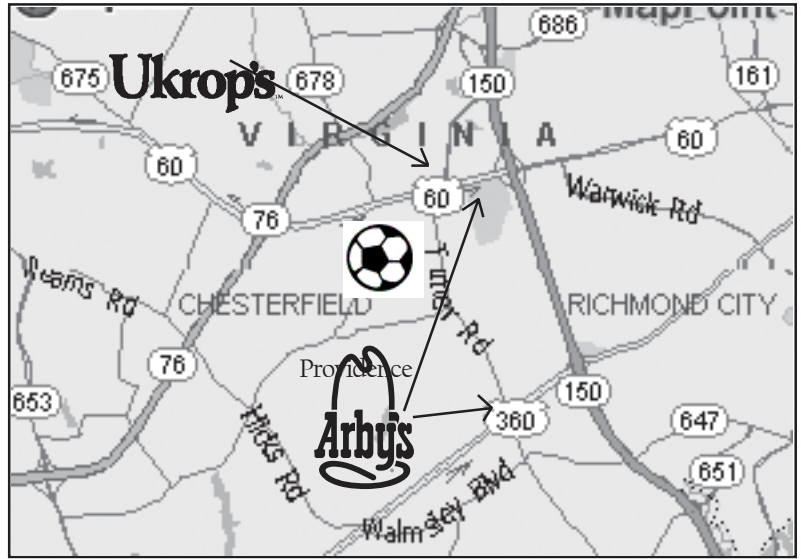

# PROVIDENCE MIDDLE SCHOOL

900 Starlight Lane, Richmond, VA 23235

## Directions to Providence Middle School:

Take U.S. Route 60 East (Midlothian Turnpike) from Powhite Parkway. Turn right at Providence Road. Take a left at Elkhardt Road, then another left at Starlight Lane. Providence Middle School is on your left. No parking on yellow line, towing is enforced.

Arby's: 7411 Midlothian Turnpike,  
Midlothian, VA 23113  
Ukrop's: 7803 Midlothian Turnpike,  
Richmond, VA 23235